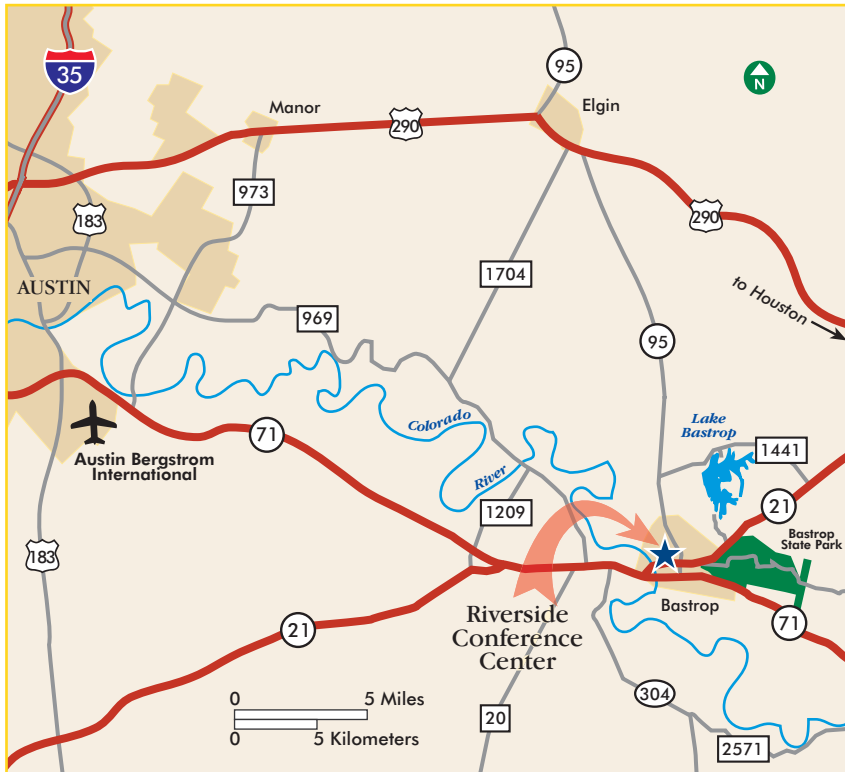

LCRA Riverside Conference Center

Please Do Not Call Riverside Conference Center for Information

For Seminar Information & Directions Please Contact:

Ray Alvarez
 Lower Colorado River Authority
 Texas Leadership Institute
 P.O. Box 220, M-221
 Austin, Texas 78767

From Austin, there are two convenient routes to the conference center. From the north part of town, take 290 East to Elgin, then 95 South to Bastrop. In Bastrop, turn right on Cedar then left on Willow. From south Austin, take 71 East to Bastrop, exit at Loop 150/Hasler Rd. Go to the second signal light and turn left on Loop 150. Go across the bridge and turn left at the signal light at Main St., left on Farm, then right on Willow. The entrance to the conference center is on Willow

This map has been produced by the Lower Colorado River Authority for its own use. Accordingly, certain information, features, or details may have been emphasized over others or may have been left out. LCRA does not warrant the accuracy of this map, either as to scale, accuracy or completeness. Marcus G. Ollington. V:\Survey\Project\Survey_Mapping\navigation_maps\riverside_conf_color.fh11. 2006.07